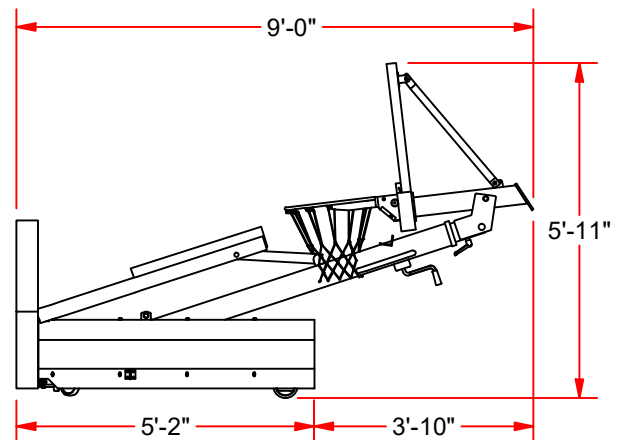

Specifications:

- *Ballast Weight (Customer Supplied):
800 lbs - 3.5" x 7.5" x 15.5" (24x 33 lb/Block)
- *Glass Backboard Size: 36" x 60"
- *Goal Type: Direct Mount Breakaway Goal
- *Edge Pad: Black
- *Wheels: Precision Bearing Casters, Non-marking

BACKSTOP SHOWN IN TRANSPORT / STORAGE POSITION

GOAL HEIGHT	EXTENSION
10'-0"	3'-4"
9'-6"	3'-2"
9'-0"	2'-11"
8'-6"	2'-8"
8'-0"	2'-5 1/2"
7'-6"	2'-2 1/2"