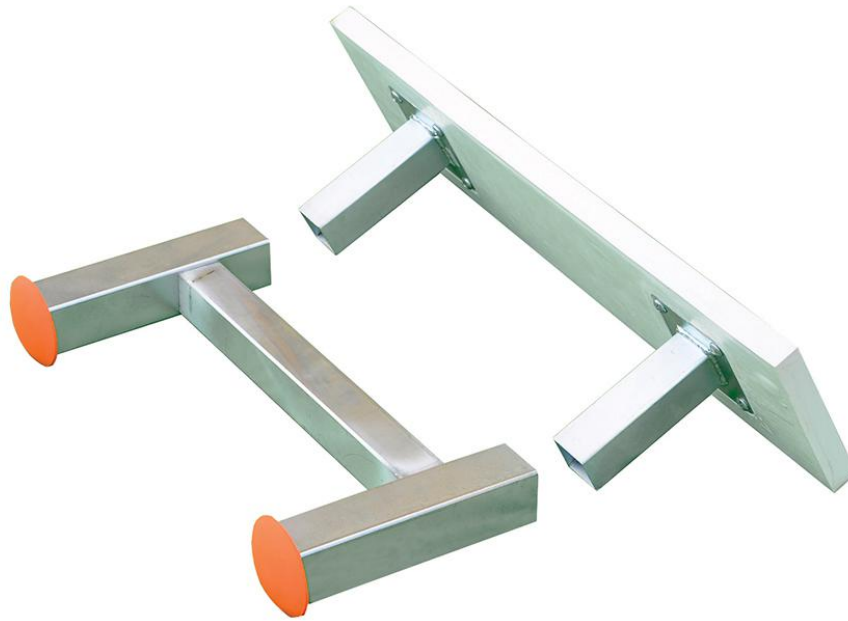

PR-424 REMOVABLE PITCHING RUBBER

Official sized pitching mound can be removed from the field for maintenance, storage or use on multi-use fields. Steel anchor is permanently installed in mound for consistent placement of the pitching rubber.

FEATURES:

- > HEAVY MOLDED RUBBER
- > STEEL GROUND ANCHORS INCLUDED
- > GROUND ANCHOR AND PLUGS INCLUDED.
- > COLOR: WHITE
- > PRODUCT DIMENSIONS: 6" W x 24" L

PR-424

REMOVABLE PITCHING RUBBER

© COPYRIGHT 2021 JAYPRO SPORTS, LLC. ALL RIGHTS RESERVED THIS PRINT IS THE PROPERTY OF JAYPRO SPORTS, LLC. AND MAY NOT BE REPRODUCED WITHOUT WRITTEN PERMISSION