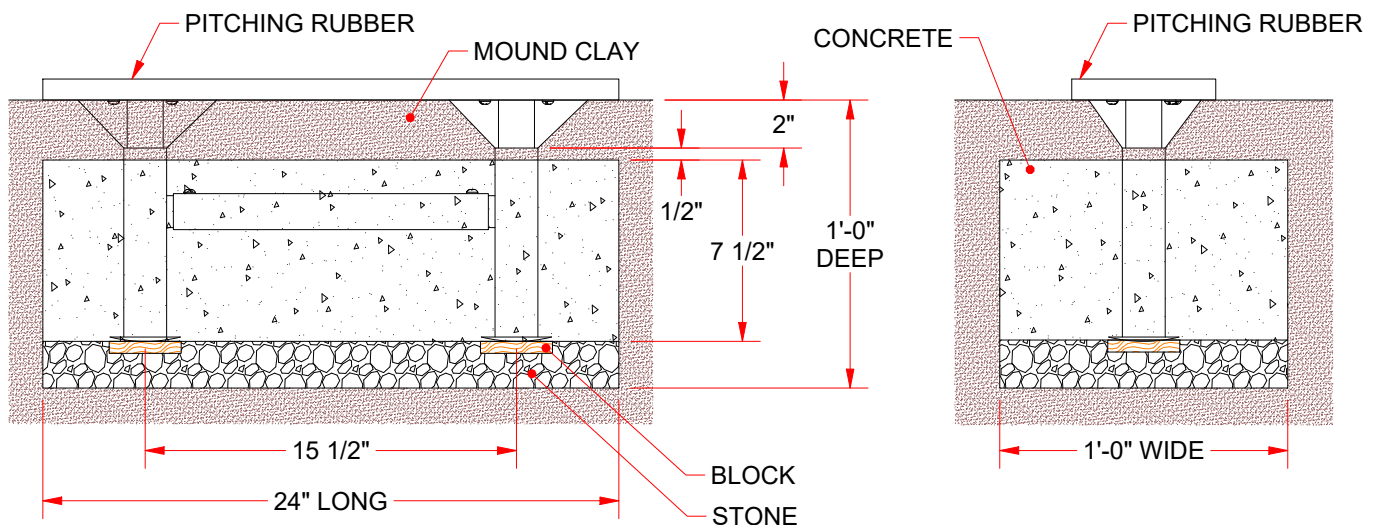

PR-424 REMOVABLE PITCHING RUBBER

Official sized pitching mound can be removed from the field for maintenance, storage or use on multi-use fields. Steel anchor is permanently installed in mound for consistent placement of the pitching rubber.

FEATURES:

- > HEAVY MOLDED RUBBER
- > STEEL GROUND ANCHORS INCLUDED
- > GROUND ANCHOR AND PLUGS INCLUDED.
- > COLOR: WHITE
- > PRODUCT DIMENSIONS: 6" W x 24" L

PR-424

REMOVABLE PITCHING RUBBER

© COPYRIGHT 2021 JAYPRO SPORTS, LLC. ALL RIGHTS RESERVED THIS PRINT IS THE PROPERTY OF JAYPRO SPORTS, LLC. AND MAY NOT BE REPRODUCED WITHOUT WRITTEN PERMISSION