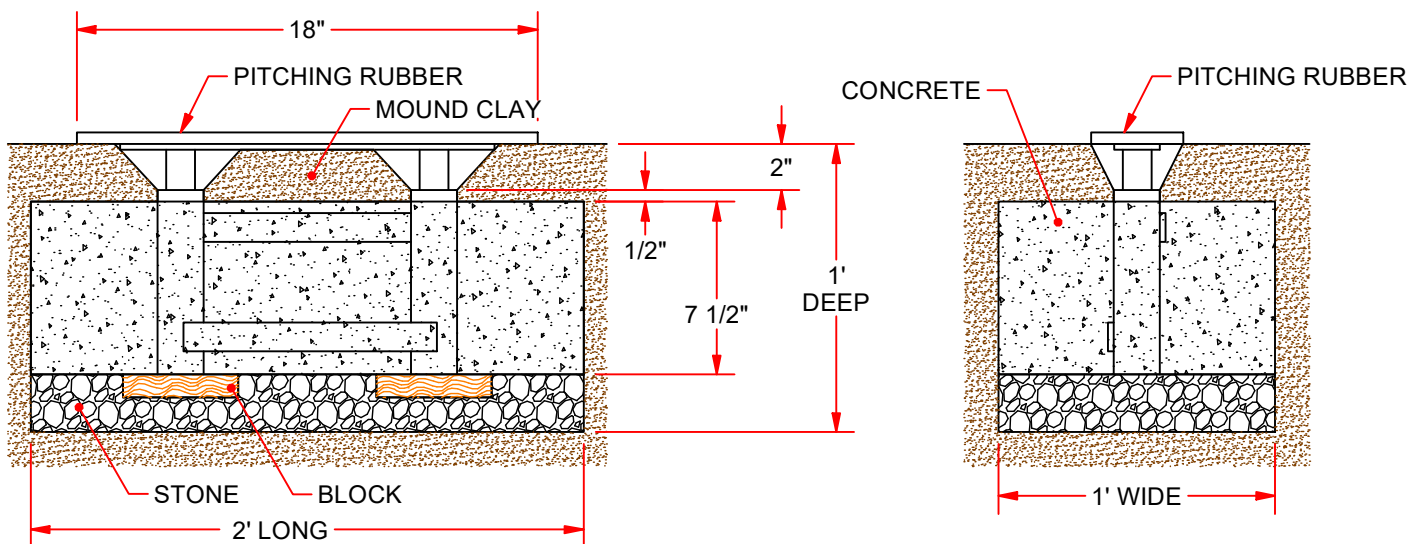

PR-418 REMOVABLE PITCHING RUBBER

Official sized pitching mound can be removed from the field for maintenance, storage or use on multi-use fields. Steel anchor is permanently installed in mound for consistent placement of the pitching rubber.

FEATURES:

- > HEAVY MOLDED RUBBER
- > STEEL GROUND ANCHORS INCLUDED
- > GROUND ANCHOR AND PLUGS INCLUDED.
- > COLOR: WHITE
- > PRODUCT DIMENSIONS: 6" W x 18" L

PR-418

REMOVABLE YOUTH PITCHING RUBBER

© COPYRIGHT 2021 JAYPRO SPORTS, LLC. ALL RIGHTS RESERVED THIS PRINT IS THE PROPERTY OF JAYPRO SPORTS, LLC. AND MAY NOT BE REPRODUCED WITHOUT WRITTEN PERMISSION