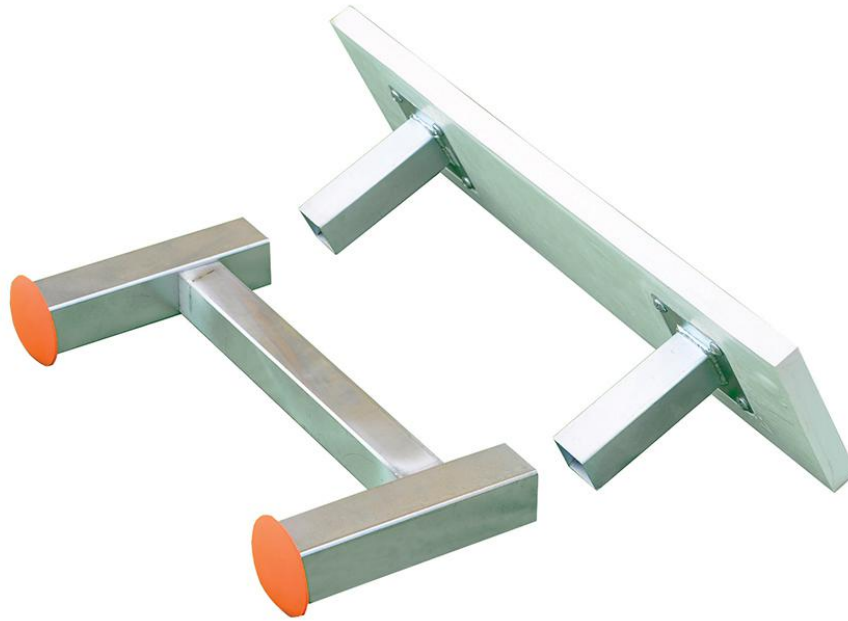

PR-418 REMOVABLE PITCHING RUBBER

Official sized pitching mound can be removed from the field for maintenance, storage or use on multi-use fields. Steel anchor is permanently installed in mound for consistent placement of the pitching rubber.

FEATURES:

- > HEAVY MOLDED RUBBER
- > STEEL GROUND ANCHORS INCLUDED
- > GROUND ANCHOR AND PLUGS INCLUDED.
- > COLOR: WHITE
- > PRODUCT DIMENSIONS: 6" W x 18" L

PR-418

REMOVABLE YOUTH PITCHING RUBBER

© COPYRIGHT 2021 JAYPRO SPORTS, LLC. ALL RIGHTS RESERVED THIS PRINT IS THE PROPERTY OF JAYPRO SPORTS, LLC. AND MAY NOT BE REPRODUCED WITHOUT WRITTEN PERMISSION