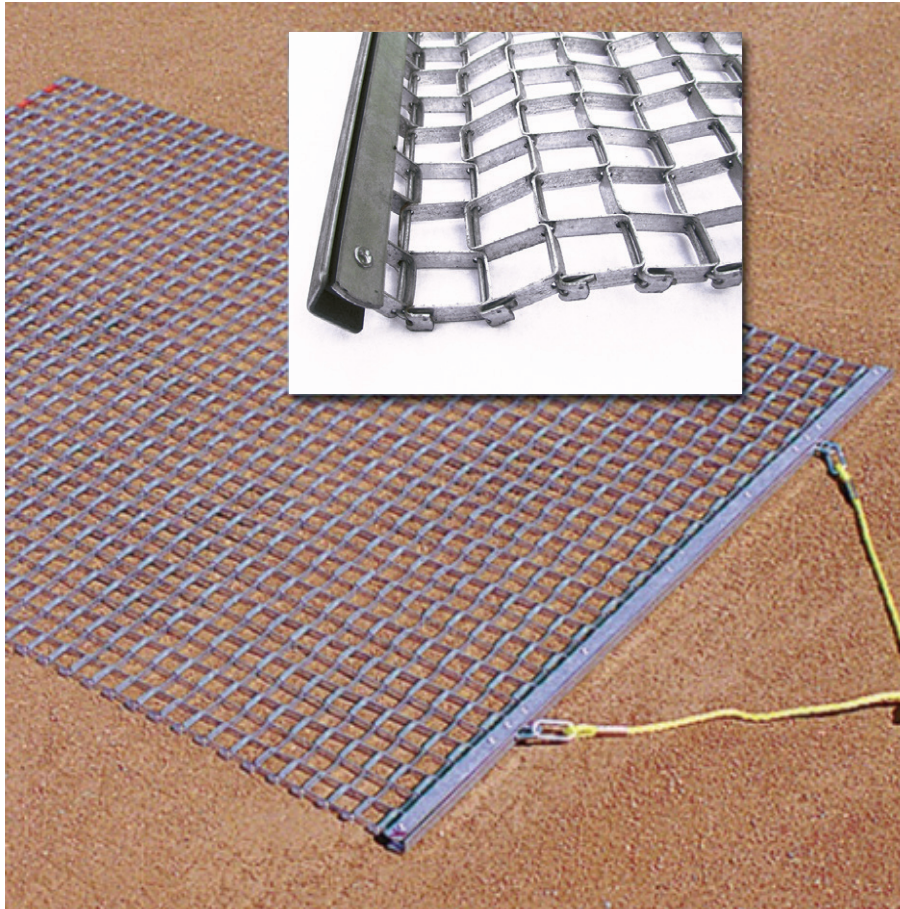

DM-6 - INFIELD DRAG MAT

FEATURES:

- FLEXIBLE 6'D PLATED STEEL MESH MAT
- 1-9/16" GALVANIZED STEEL DRAG BAR
- MESH: 1" x 1"
- CRIMP: 3/8" x .046" GALVANIZED STEEL
- RODS: 13 GAGE (.0915") GALVANIZED STEEL
- 3/8" POLYPROPYLENE ROPE HANDLE
- SIZE: 6'D x 6'W