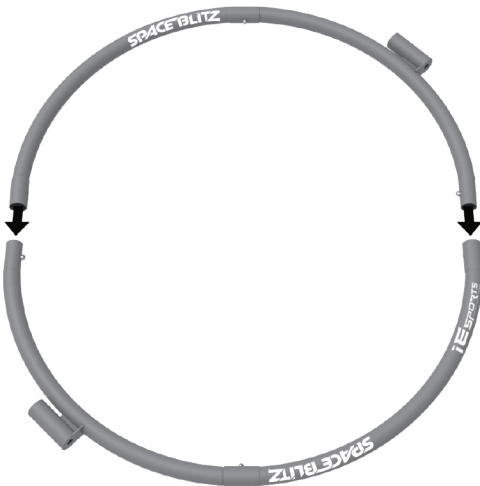

For circular mesh For square mesh For replace

1 pc

1 pc

2 pcs

1 pc

Suggest inflating the ball to 6 inches

STEP 1

Connect component (A) to component (B) as shown in figure 1. Then connect the 2 halves together to form the ring as in figures 2 and 3.

Figure 1

Figure 2

Figure 3

Install circular mesh as shown in the figure.
12 Bungees are needed.

Figure 4

STEP 2

Assemble components (D) to (C) and then install square mesh as shown in the figure. 12 Bungees are needed.

Figure 5

Figure 6

STEP 3

According to the figure shown, fit component (B) onto (C), and then secure it with two knob screws (E).

Figure 7

STEP 4

To adjust the angle, use the plastic snap locking mechanism on components (B), as shown in **Figure 8**.