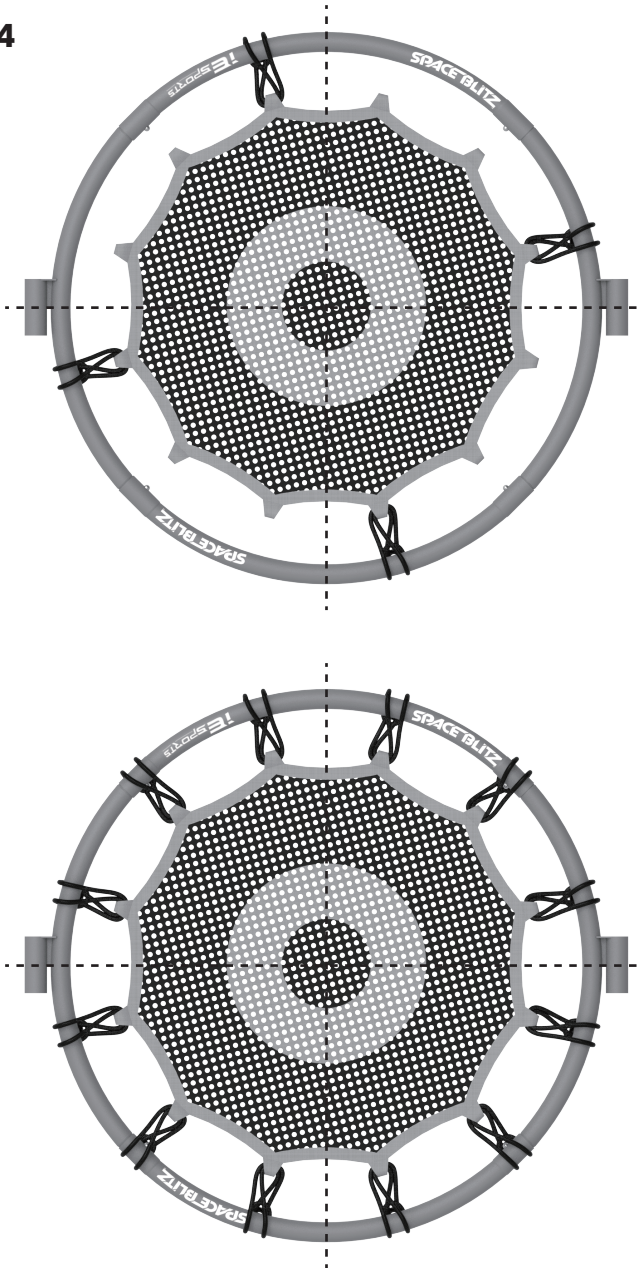

For circular mesh For square mesh For replace

1 pc

1 pc

2 pcs

1 pc

Suggest inflating the ball to 6 inches

STEP 1

Connect component (A) to component (B) as shown in figure 1. Then connect the 2 halves together to form the ring as in figures 2 and 3.

Figure 1

Figure 2

Figure 3

Install circular mesh as shown in the figure.
12 Bungees are needed.

Figure 4

STEP 2

Assemble components (D) to (C) and then install square mesh as shown in the figure. 12 Bungees are needed.

Figure 5

Figure 6

STEP 3

According to the figure shown, fit component (B) onto (C), and then secure it with two knob screws (E).

Figure 7

STEP 4

To adjust the angle, use the plastic snap locking mechanism on components (B), as shown in **Figure 8**.