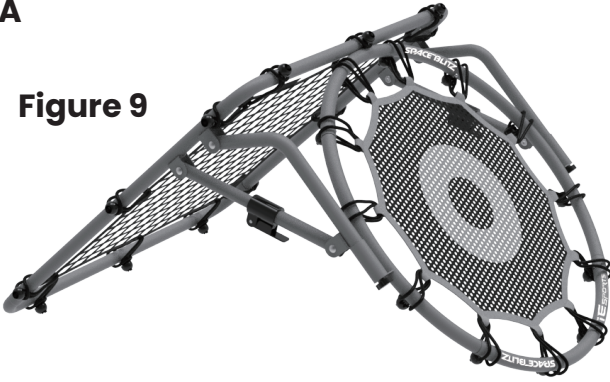

Figure 5

Figure 6

STEP 3

According to the figure shown, fit component (B) onto (C), and then secure it with two knob screws (E).

Figure 7

STEP 4

To adjust the angle, use the plastic snap locking mechanism on components (B), as shown in **Figure 8**.

CAUTIONS:

The Rebounder angle adjustment should be handled by an adult.

Figure 8

1. Snap up both ones.

2. Hands on front frame to Push & Pull for Angle Adjustment.

3. Snap back both ones to lock.

The rebounder has three usage methods, as shown in **Figure 9,10,11,12,13.**

Method A

Figure 9

Method B

B-1

Figure 10

B-2

Figure 11

Method C

C-1

Figure 12

C-2

Figure 13

ENDLESS FUN GAMES

It's easy to carry around as shown in **Figure 14**.

Figure 14

Questions or Missing Parts