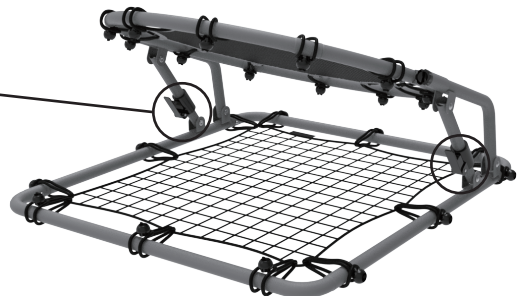

Figure 5

Figure 6

STEP 3

According to the figure shown, fit component (B) onto (C), and then secure it with two knob screws (E).

Figure 7

STEP 4

To adjust the angle, use the plastic snap locking mechanism on components (B), as shown in **Figure 8**.

CAUTIONS:

The Rebounder angle adjustment should be handled by an adult.

Figure 8

1. Snap up both ones.

2. Hands on front frame to Push & Pull for Angle Adjustment.

3. Snap back both ones to lock.

The rebounder has three usage methods, as shown in **Figure 9,10,11,12,13.**

Method A

Figure 9

Method B

B-1

Figure 10

B-2

Figure 11

Method C

C-1

Figure 12

C-2

Figure 13

ENDLESS FUN GAMES

It's easy to carry around as shown in **Figure 14**.

Figure 14

Questions or Missing Parts