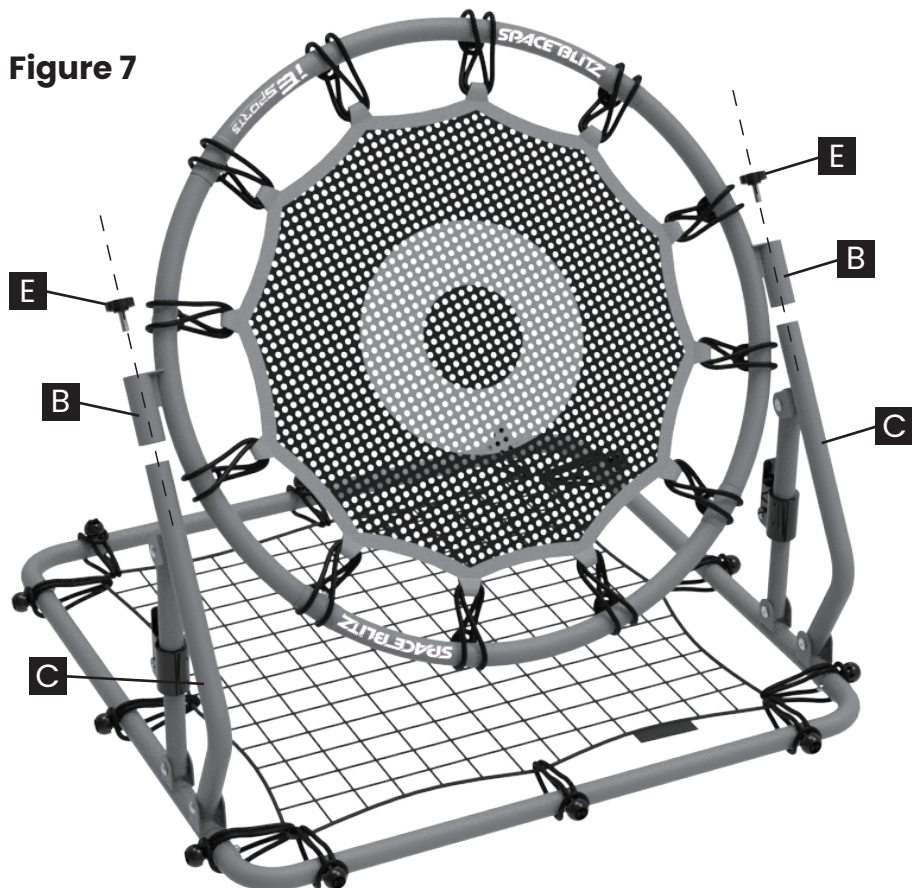

For circular mesh For square mesh For replace

1 pc

1 pc

2 pcs

1 pc

Suggest inflating the ball to 6 inches

STEP 1

Connect component (A) to component (B) as shown in figure 1. Then connect the 2 halves together to form the ring as in figures 2 and 3.

Figure 1

Figure 2

Figure 3

Install circular mesh as shown in the figure.
12 Bungees are needed.

Figure 4

STEP 2

Assemble components (D) to (C) and then install square mesh as shown in the figure. 12 Bungees are needed.

Figure 5

Figure 6

STEP 3

According to the figure shown, fit component (B) onto (C), and then secure it with two knob screws (E).

Figure 7

STEP 4

To adjust the angle, use the plastic snap locking mechanism on components (B), as shown in **Figure 8**.

CAUTIONS:

The Rebounder angle adjustment should be handled by an adult.

Figure 8

1. Snap up both ones.

2. Hands on front frame to Push & Pull for Angle Adjustment.

3. Snap back both ones to lock.

The rebounder has three usage methods, as shown in **Figure 9,10,11,12,13.**