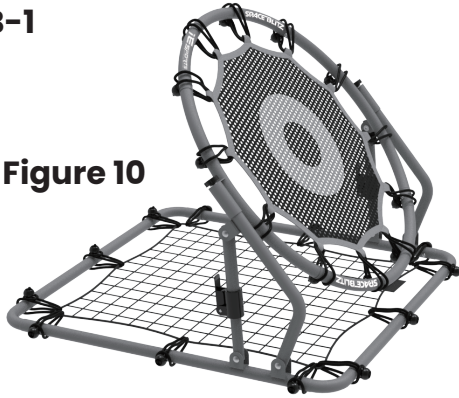

CAUTIONS:

The Rebounder angle adjustment should be handled by an adult.

Figure 8

1. Snap up both ones.

2. Hands on front frame to Push & Pull for Angle Adjustment.

3. Snap back both ones to lock.

The rebounder has three usage methods, as shown in **Figure 9,10,11,12,13.**

Method A

Figure 9

Method B

B-1

Figure 10

B-2

Figure 11

Method C

C-1

Figure 12

C-2

Figure 13

ENDLESS FUN GAMES

It's easy to carry around as shown in **Figure 14**.

Figure 14

Questions or Missing Parts