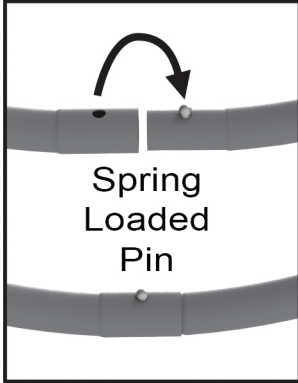

For circular mesh For square mesh For replace

1 pc

1 pc

2 pcs

1 pc

Suggest inflating the ball to 6 inches

STEP 1

Connect component (A) to component (B) as shown in figure 1. Then connect the 2 halves together to form the ring as in figures 2 and 3.

Figure 1

Figure 2

Figure 3

Install circular mesh as shown in the figure.
12 Bungees are needed.

Figure 4

STEP 2

Assemble components (D) to (C) and then install square mesh as shown in the figure. 12 Bungees are needed.

Figure 5

Figure 6

STEP 3

According to the figure shown, fit component (B) onto (C), and then secure it with two knob screws (E).

Figure 7

STEP 4

To adjust the angle, use the plastic snap locking mechanism on components (B), as shown in **Figure 8**.