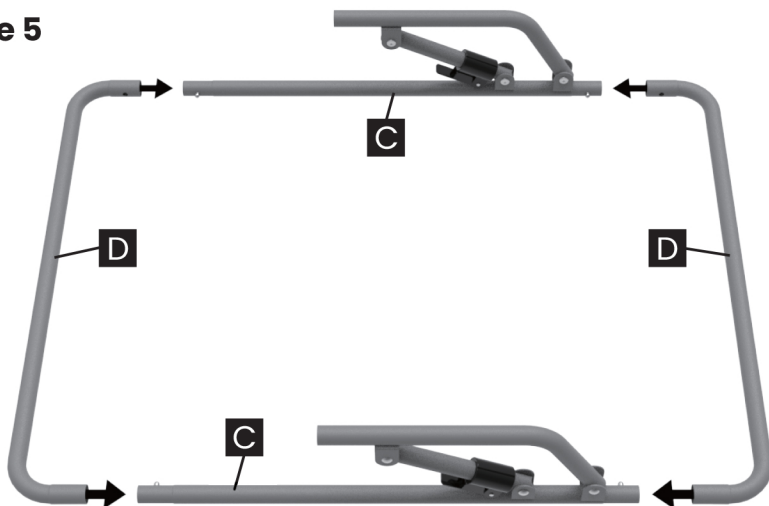

For circular mesh For square mesh For replace

1 pc

1 pc

2 pcs

1 pc

Suggest inflating the ball to 6 inches

STEP 1

Connect component (A) to component (B) as shown in figure 1. Then connect the 2 halves together to form the ring as in figures 2 and 3.

Figure 1

Figure 2

Figure 3

Install circular mesh as shown in the figure.
12 Bungees are needed.

Figure 4

STEP 2

Assemble components (D) to (C) and then install square mesh as shown in the figure. 12 Bungees are needed.

Figure 5

Figure 6

STEP 3

According to the figure shown, fit component (B) onto (C), and then secure it with two knob screws (E).

Figure 7

STEP 4

To adjust the angle, use the plastic snap locking mechanism on components (B), as shown in **Figure 8**.

CAUTIONS:

The Rebounder angle adjustment should be handled by an adult.

Figure 8

1. Snap up both ones.

2. Hands on front frame to Push & Pull for Angle Adjustment.

3. Snap back both ones to lock.

The rebounder has three usage methods, as shown in **Figure 9,10,11,12,13.**