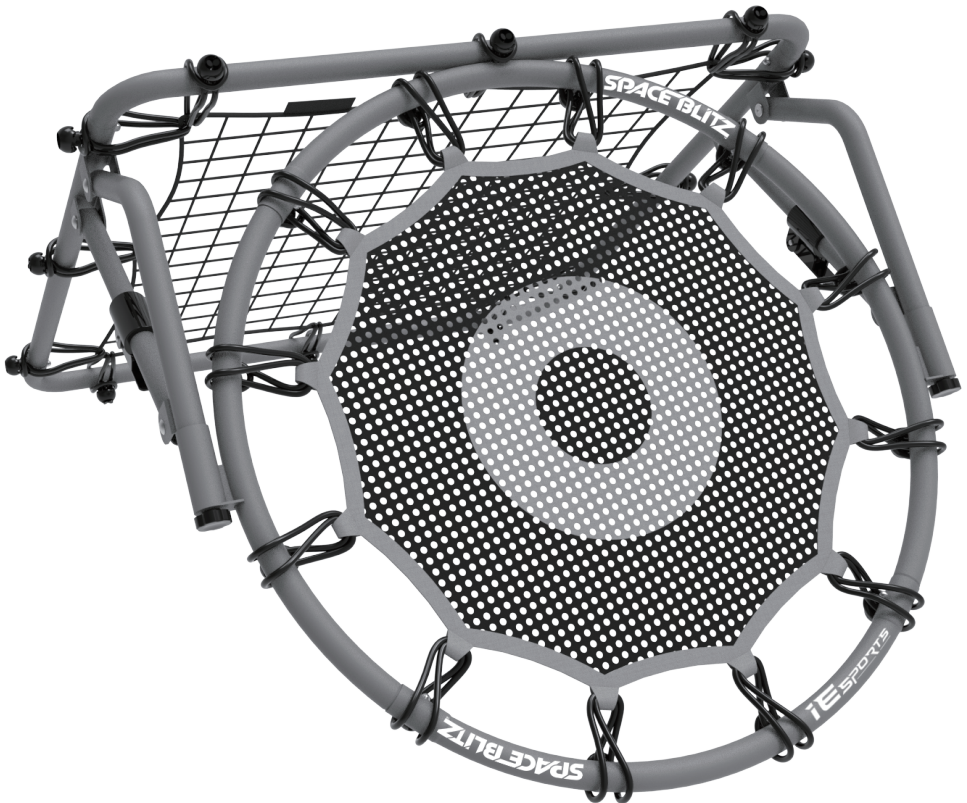

REBOUNDER

INSTRUCTION MANUAL