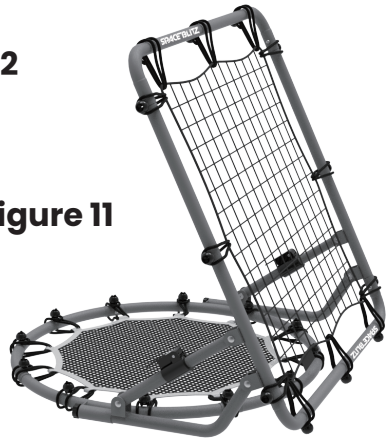

CAUTIONS:

The Rebounder angle adjustment should be handled by an adult.

Figure 8

1. Snap up both ones.

2. Hands on front frame to Push & Pull for Angle Adjustment.

3. Snap back both ones to lock.

The rebounder has three usage methods, as shown in **Figure 9,10,11,12,13.**

Method A

Figure 9

Method B

B-1

Figure 10

B-2

Figure 11

Method C

C-1

Figure 12

C-2

Figure 13

ENDLESS FUN GAMES

It's easy to carry around as shown in **Figure 14**.

Figure 14

Questions or Missing Parts