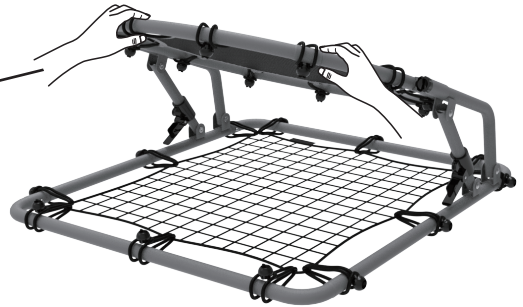

Figure 5

Figure 6

STEP 3

According to the figure shown, fit component (B) onto (C), and then secure it with two knob screws (E).

Figure 7

STEP 4

To adjust the angle, use the plastic snap locking mechanism on components (B), as shown in **Figure 8**.

CAUTIONS:

The Rebounder angle adjustment should be handled by an adult.

Figure 8

1. Snap up both ones.

2. Hands on front frame to Push & Pull for Angle Adjustment.

3. Snap back both ones to lock.

The rebounder has three usage methods, as shown in **Figure 9,10,11,12,13.**

Method A

Figure 9

Method B

B-1

Figure 10

B-2

Figure 11

Method C

C-1

Figure 12

C-2

Figure 13

ENDLESS FUN GAMES

It's easy to carry around as shown in **Figure 14**.

Figure 14

Questions or Missing Parts