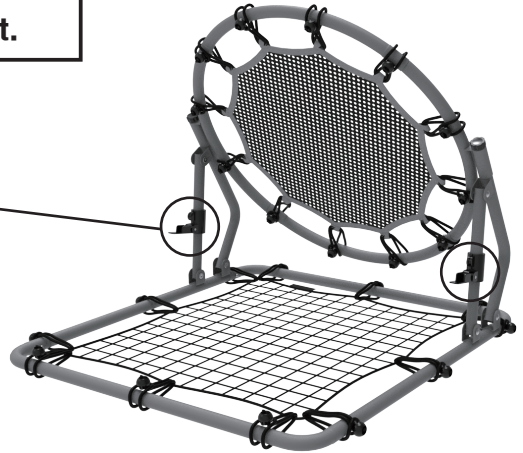

For circular mesh For square mesh For replace

1 pc

1 pc

2 pcs

1 pc

Suggest inflating the ball to 6 inches

STEP 1

Connect component (A) to component (B) as shown in figure 1. Then connect the 2 halves together to form the ring as in figures 2 and 3.

Figure 1

Figure 2

Figure 3

Install circular mesh as shown in the figure.
12 Bungees are needed.

Figure 4

STEP 2

Assemble components (D) to (C) and then install square mesh as shown in the figure. 12 Bungees are needed.

Figure 5

Figure 6

STEP 3

According to the figure shown, fit component (B) onto (C), and then secure it with two knob screws (E).

Figure 7

STEP 4

To adjust the angle, use the plastic snap locking mechanism on components (B), as shown in **Figure 8**.

CAUTIONS:

The Rebounder angle adjustment should be handled by an adult.

Figure 8

1. Snap up both ones.

2. Hands on front frame to Push & Pull for Angle Adjustment.

3. Snap back both ones to lock.

The rebounder has three usage methods, as shown in **Figure 9,10,11,12,13.**