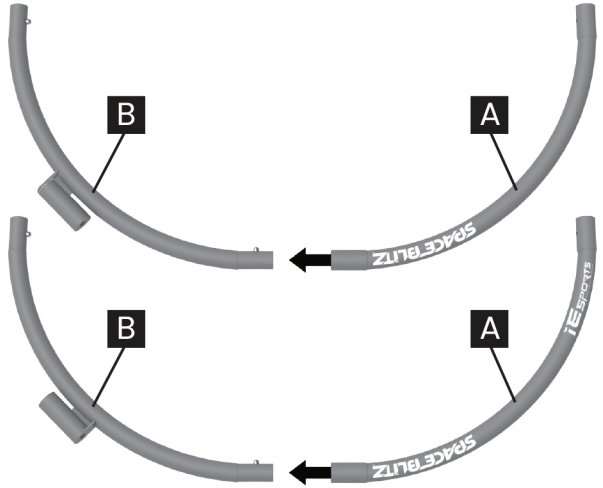

For circular mesh For square mesh For replace

1 pc

1 pc

2 pcs

1 pc

Suggest inflating the ball to 6 inches

STEP 1

Connect component (A) to component (B) as shown in figure 1. Then connect the 2 halves together to form the ring as in figures 2 and 3.

Figure 1

Figure 2

Figure 3

Install circular mesh as shown in the figure.
12 Bungees are needed.

Figure 4

STEP 2

Assemble components (D) to (C) and then install square mesh as shown in the figure. 12 Bungees are needed.

Figure 5

Figure 6

STEP 3

According to the figure shown, fit component (B) onto (C), and then secure it with two knob screws (E).

Figure 7

STEP 4

To adjust the angle, use the plastic snap locking mechanism on components (B), as shown in **Figure 8**.